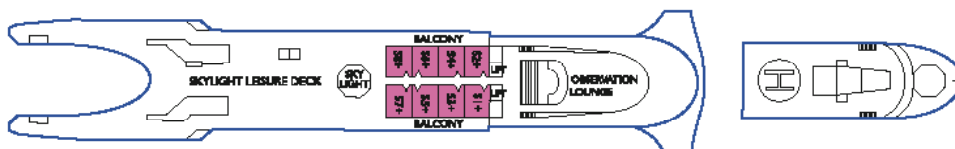

# Deck Plan - Ocean Majesty

## NAVIGATION TIP!

To view the deck plans, click on the  icon on the tool bar above. Place cursor on screen and click mouse to enlarge diagram. To reduce the diagram, click the right-hand button of the mouse and select a page size.

- Sapphire deck
- Aquamarine deck
- Diamond deck
- Emerald deck
- Jade deck
- Principal deck
- Topaz deck

- 1 upper berth
- 2 upper berths
- + double bed

Sapphire deck

Coral deck

Aquamarine deck

Diamond deck