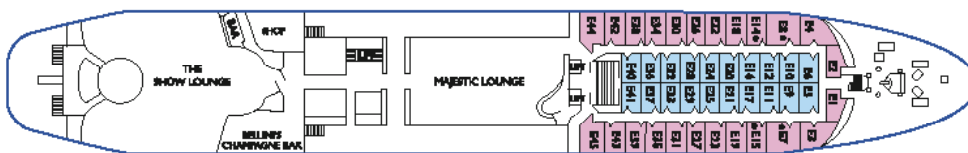

## NAVIGATION TIP!

To view the deck plans, click on the  icon on the tool bar above. Place cursor on screen and click mouse to enlarge diagram. To reduce the diagram, click the right-hand button of the mouse and select a page size.

- Sapphire deck
- Aquamarine deck
- Diamond deck
- Emerald deck
- Jade deck
- Principal deck
- Topaz deck

- 1 upper berth
- 2 upper berths
- + double bed

Sapphire deck

Coral deck

Aquamarine deck

Diamond deck

Emerald deck

Jade deck

Principal deck

Topaz deck

## Cabin categories

Cabins P1, P3, P5, P6, P8 and P10 in category D have a restricted view due to the position of the porthole. The views from category F cabins are either fully or partially obstructed by lifeboats. Cabins D3 and D4 have a restricted view. Please note that the deckplan is not to scale and does not describe individual cabins which may vary in size, furniture layout and decor.