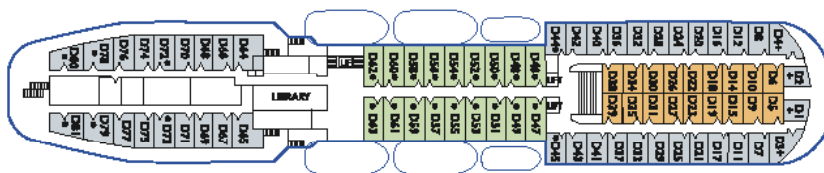

## NAVIGATION TIP!

To view the deck plans, click on the  icon on the tool bar above. Place cursor on screen and click mouse to enlarge diagram. To reduce the diagram, click the right-hand button of the mouse and select a page size.

- Sapphire deck
- Aquamarine deck
- Diamond deck
- Emerald deck
- Jade deck
- Principal deck
- Topaz deck

- 1 upper berth
- 2 upper berths
- + double bed

Sapphire deck

Coral deck

Aquamarine deck

Diamond deck

Emerald deck

Jade deck

Principal deck

Topaz deck

## Cabin categories

Cabins P1, P3, P5, P6, P8 and P10 in category D have a restricted view due to the position of the porthole. The views from category F cabins are either fully or partially obstructed by lifeboats. Cabins D3 and D4 have a restricted view. Please note that the deckplan is not to scale and does not describe individual cabins which may vary in size, furniture layout and decor.