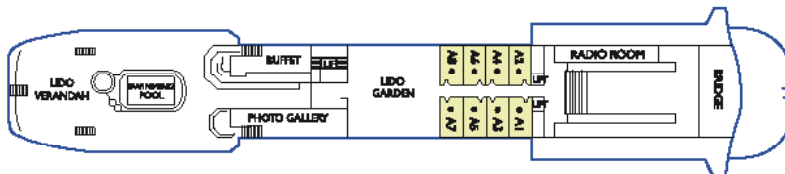

## NAVIGATION TIP!

To view the deck plans, click on the  icon on the tool bar above. Place cursor on screen and click mouse to enlarge diagram. To reduce the diagram, click the right-hand button of the mouse and select a page size.

- Sapphire deck
- Aquamarine deck
- Diamond deck
- Emerald deck
- Jade deck
- Principal deck
- Topaz deck

- 1 upper berth
- 2 upper berths
- + double bed

Sapphire deck

Coral deck

Aquamarine deck

Diamond deck

Emerald deck

Jade deck

Principal deck

Topaz deck

## Cabin categories

Cabins P1, P3, P5, P6, P8 and P10 in category D have a restricted view due to the position of the porthole. The views from category F cabins are either fully or partially obstructed by lifeboats. Cabins D3 and D4 have a restricted view. Please note that the deckplan is not to scale and does not describe individual cabins which may vary in size, furniture layout and decor.